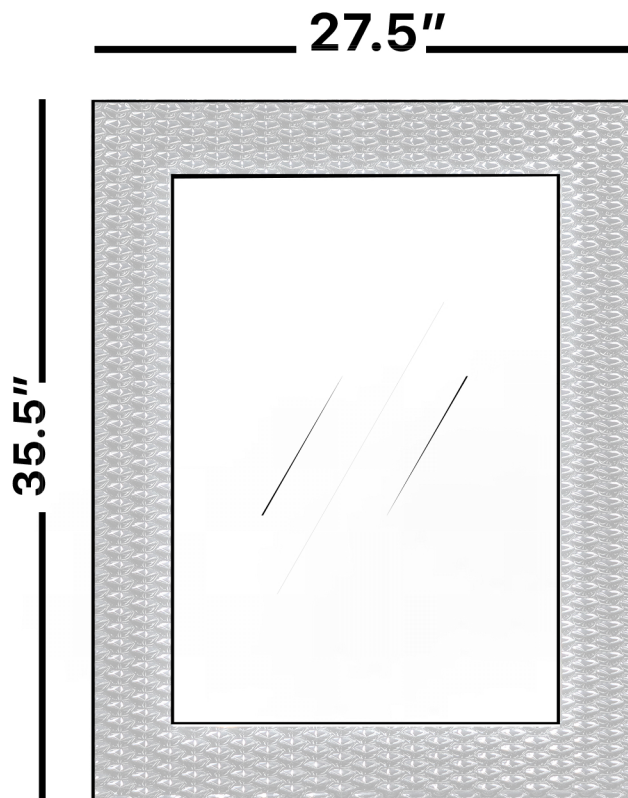

# LUCENT

Model: Lucent Single

Category: Mirror

Material: Crystal

Dimensions: 35.5"(L) x 27.5"(H)

Depth: 1.1/4"

Description: Luxury LED lighted crystal bathroom mirror in grey-smoke silver finish

\*Numbers are in inches